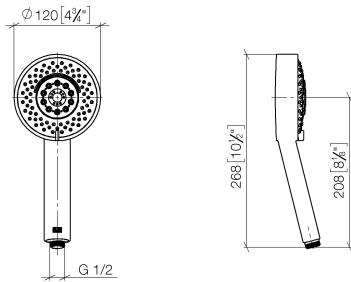

# Concealed single-lever mixer with integrated shower connection with shower set - Chrome

IMO

ST 050 205 7979

Fits: IMO, MEM, CL.1

- cover plate 80 x 80 mm
  - metal shower hose 1750mm with integrated anti-twist protection
  - slide bar
  - Pipe diameter 18 mm
  - Four settings: COMPACT RAIN, COMPACT SOFT FLOW, COMPACT AQUAPRESSURE FLOW, COMPACT CASCADE, max. flow rate l/min (at 3 bar)
  - spray head Ø 120mm
- Intrinsic protection against back flow.**

IMO

ST 050 205 7979

- Four settings: COMPACT RAIN, COMPACT SOFT FLOW, COMPACT AQUAPRESSURE FLOW, COMPACT CASCADE, max. flow rate 15 l/min (at 3 bar)
- with anti-scale system
- spray head Ø 120mm
- 1/2" connection

ST 050 205 7979

ST 050 205 7070  
mm [inches]

Flow rate chart

Certificates

LGA\_29980.

ST 050 205 7979

IMO

ST 050 205 7979

Fits: IMO, MEM, CL.1

- cover plate 80 x 80 mm
- metal shower hose 1750mm with integrated anti-twist protection
- slide bar
- Pipe diameter 18 mm

**This article does not include a hand shower!**