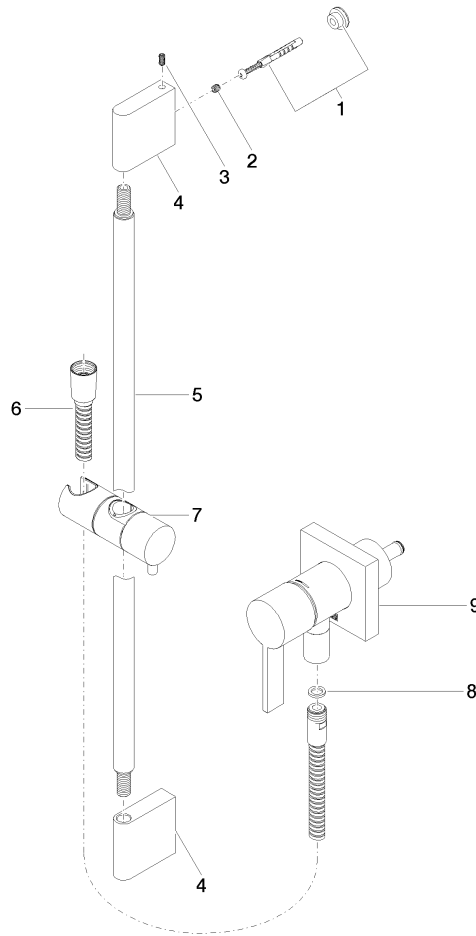

# Concealed single-lever mixer with integrated shower connection with shower set - Chrome

IMO

ST 050 205 7979

Fits: IMO, MEM, CL.1

- cover plate 80 x 80 mm
  - metal shower hose 1750mm with integrated anti-twist protection
  - slide bar
  - Pipe diameter 18 mm
  - Four settings: COMPACT RAIN, COMPACT SOFT FLOW, COMPACT AQUAPRESSURE FLOW, COMPACT CASCADE, max. flow rate l/min (at 3 bar)
  - spray head Ø 120mm
- Intrinsic protection against back flow.**

**Required miscellaneous**

	<b>Hand shower - Chrome</b>	28 018 979-00
--	-----------------------------	---------------

**Required miscellaneous**

	<b>Hand shower FlowReduce - Chrome</b>	28 018 979-00 0010
--	--	-----------------------

Concealed single-lever mixer with integrated shower connection with shower set - Chrome

---

IMO

ST 050 205 7979

**Concealed single-lever mixer with integrated shower connection with shower set - Chrome**

IMO

**Certificates**

Belgaqua\_21-025- WRAS\_2011027. LGA\_29569.  
27\_1.

ST 050 205 7979

Spare parts list

No.	Item Number	Name	Quantity used	Delivery time
1	05 17 20 726 02 90	fixing set	1	2
2	09 31 11 049 90	pin	2	2
3	04 31 11 113 00 90	pin	2	2
4	08 17 97 054-00	holder	2	10
5	90 28 22 597 00-00	holder	1	10
6	28 322 970-00	Metal shower hose 1/2" x 3/8" x 1750 mm - Chrome	1	2
7	12 580 970-00	Slide unit - Chrome	1	10
8	90 14 20 026 00 90	seal	1	2
9	36 045 970-00	Concealed single-lever mixer with cover plate with integrated shower connection - Chrome	1	10