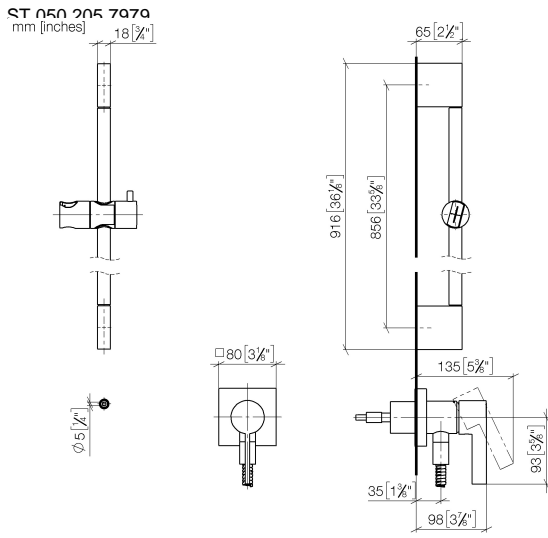

# Concealed single-lever mixer with integrated shower connection with shower set - Chrome

IMO

ST 050 205 7979

Fits: IMO, MEM, CL.1

- cover plate 80 x 80 mm
  - metal shower hose 1750mm with integrated anti-twist protection
  - slide bar
  - Pipe diameter 18 mm
  - Four settings: COMPACT RAIN, COMPACT SOFT FLOW, COMPACT AQUAPRESSURE FLOW, COMPACT CASCADE, max. flow rate l/min (at 3 bar)
  - spray head Ø 120mm
- Intrinsic protection against back flow.**

Concealed single-lever mixer with integrated shower connection with shower set - Chrome

---

IMO

ST 050 205 7979

**Concealed single-lever mixer with integrated shower connection with shower set - Chrome**

IMO

**Certificates**

Belgaqua\_21-025- WRAS\_2011027. LGA\_29569.  
27\_1.

ST 050 205 7979

Spare parts list

No.	Item Number	Name	Quantity used	Delivery time
1	05 17 20 726 02 90	fixing set	1	2
2	09 31 11 049 90	pin	2	2
3	04 31 11 113 00 90	pin	2	2
4	08 17 97 054-00	holder	2	10
5	90 28 22 597 00-00	holder	1	10
6	28 322 970-00	Metal shower hose 1/2" x 3/8" x 1750 mm - Chrome	1	2
7	12 580 970-00	Slide unit - Chrome	1	10
8	90 14 20 026 00 90	seal	1	2
9	36 045 970-00	Concealed single-lever mixer with cover plate with integrated shower connection - Chrome	1	10